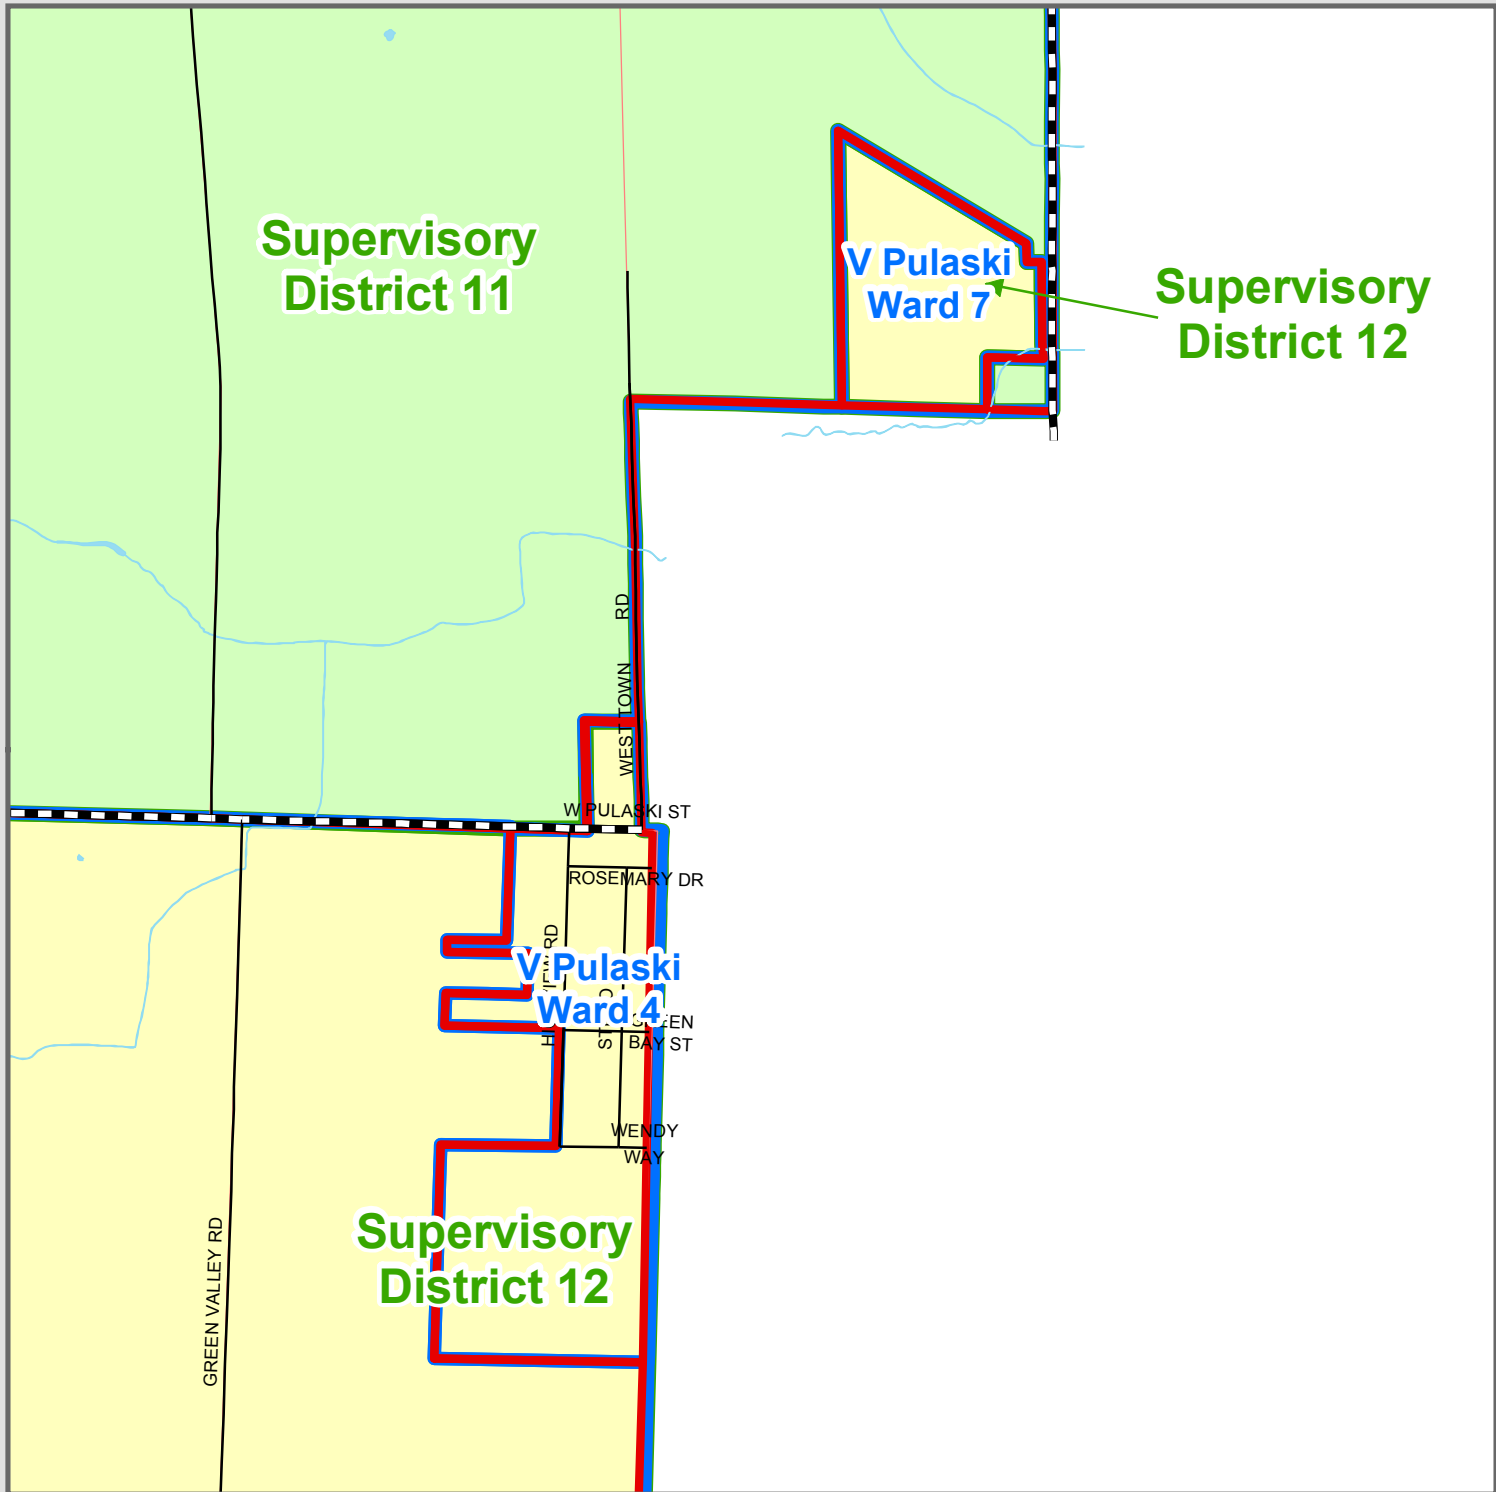

Village of Pulaski Supervisory Districts 2012-2022

Supervisory District 11
 Supervisory District 12

Ward Population
 Ward 1 = 218
 Ward 2 = 0

Supervisory Districts on this map were created by the Shawano County GIS Coordinator under direction from the Shawano County Redistricting Committee and the Shawano County Board. 2011 census data and programs used to create this map were provided by the Wisconsin Legislative Technology Bureau at the direction of the Wisconsin State Legislature.